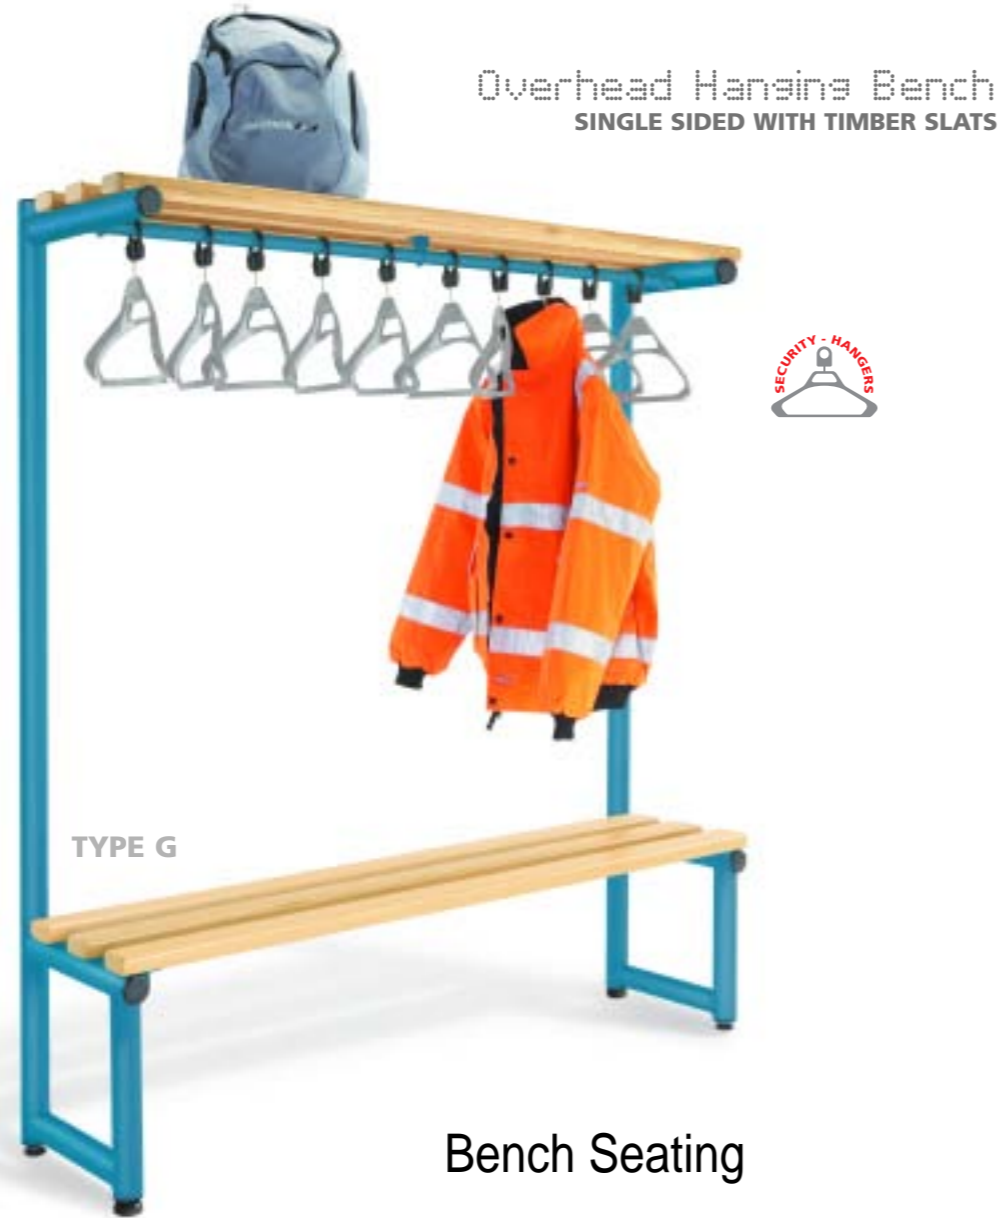

Chalkroom Practicality

Maximise storage space with these robust overhead hanging benches made from 50mm round, thick wall tubing. Available with a host of options and accessories to tailor this range to suit your needs.

Options

- AVAILABLE
- ✓ FEATURED

- ☐
- ☑
- ☑
- ☑
- ☑
- ☑
- ☑
- ☑
- ☑
- ☑

FLOOR ANCHOR

Optional floor anchors are available for all floor standing units, sold separately. Fixings not supplied. On all single sided units, it is recommended to fix to the floor.

TYPE G

Overhead Hanging Bench
SINGLE SIDED WITH TIMBER SLATS

Bench Seating

TYPE E

TYPE F

TYPE B

LENGTHS	HOOKS
1000mm	5
1500mm	8
2000mm	10